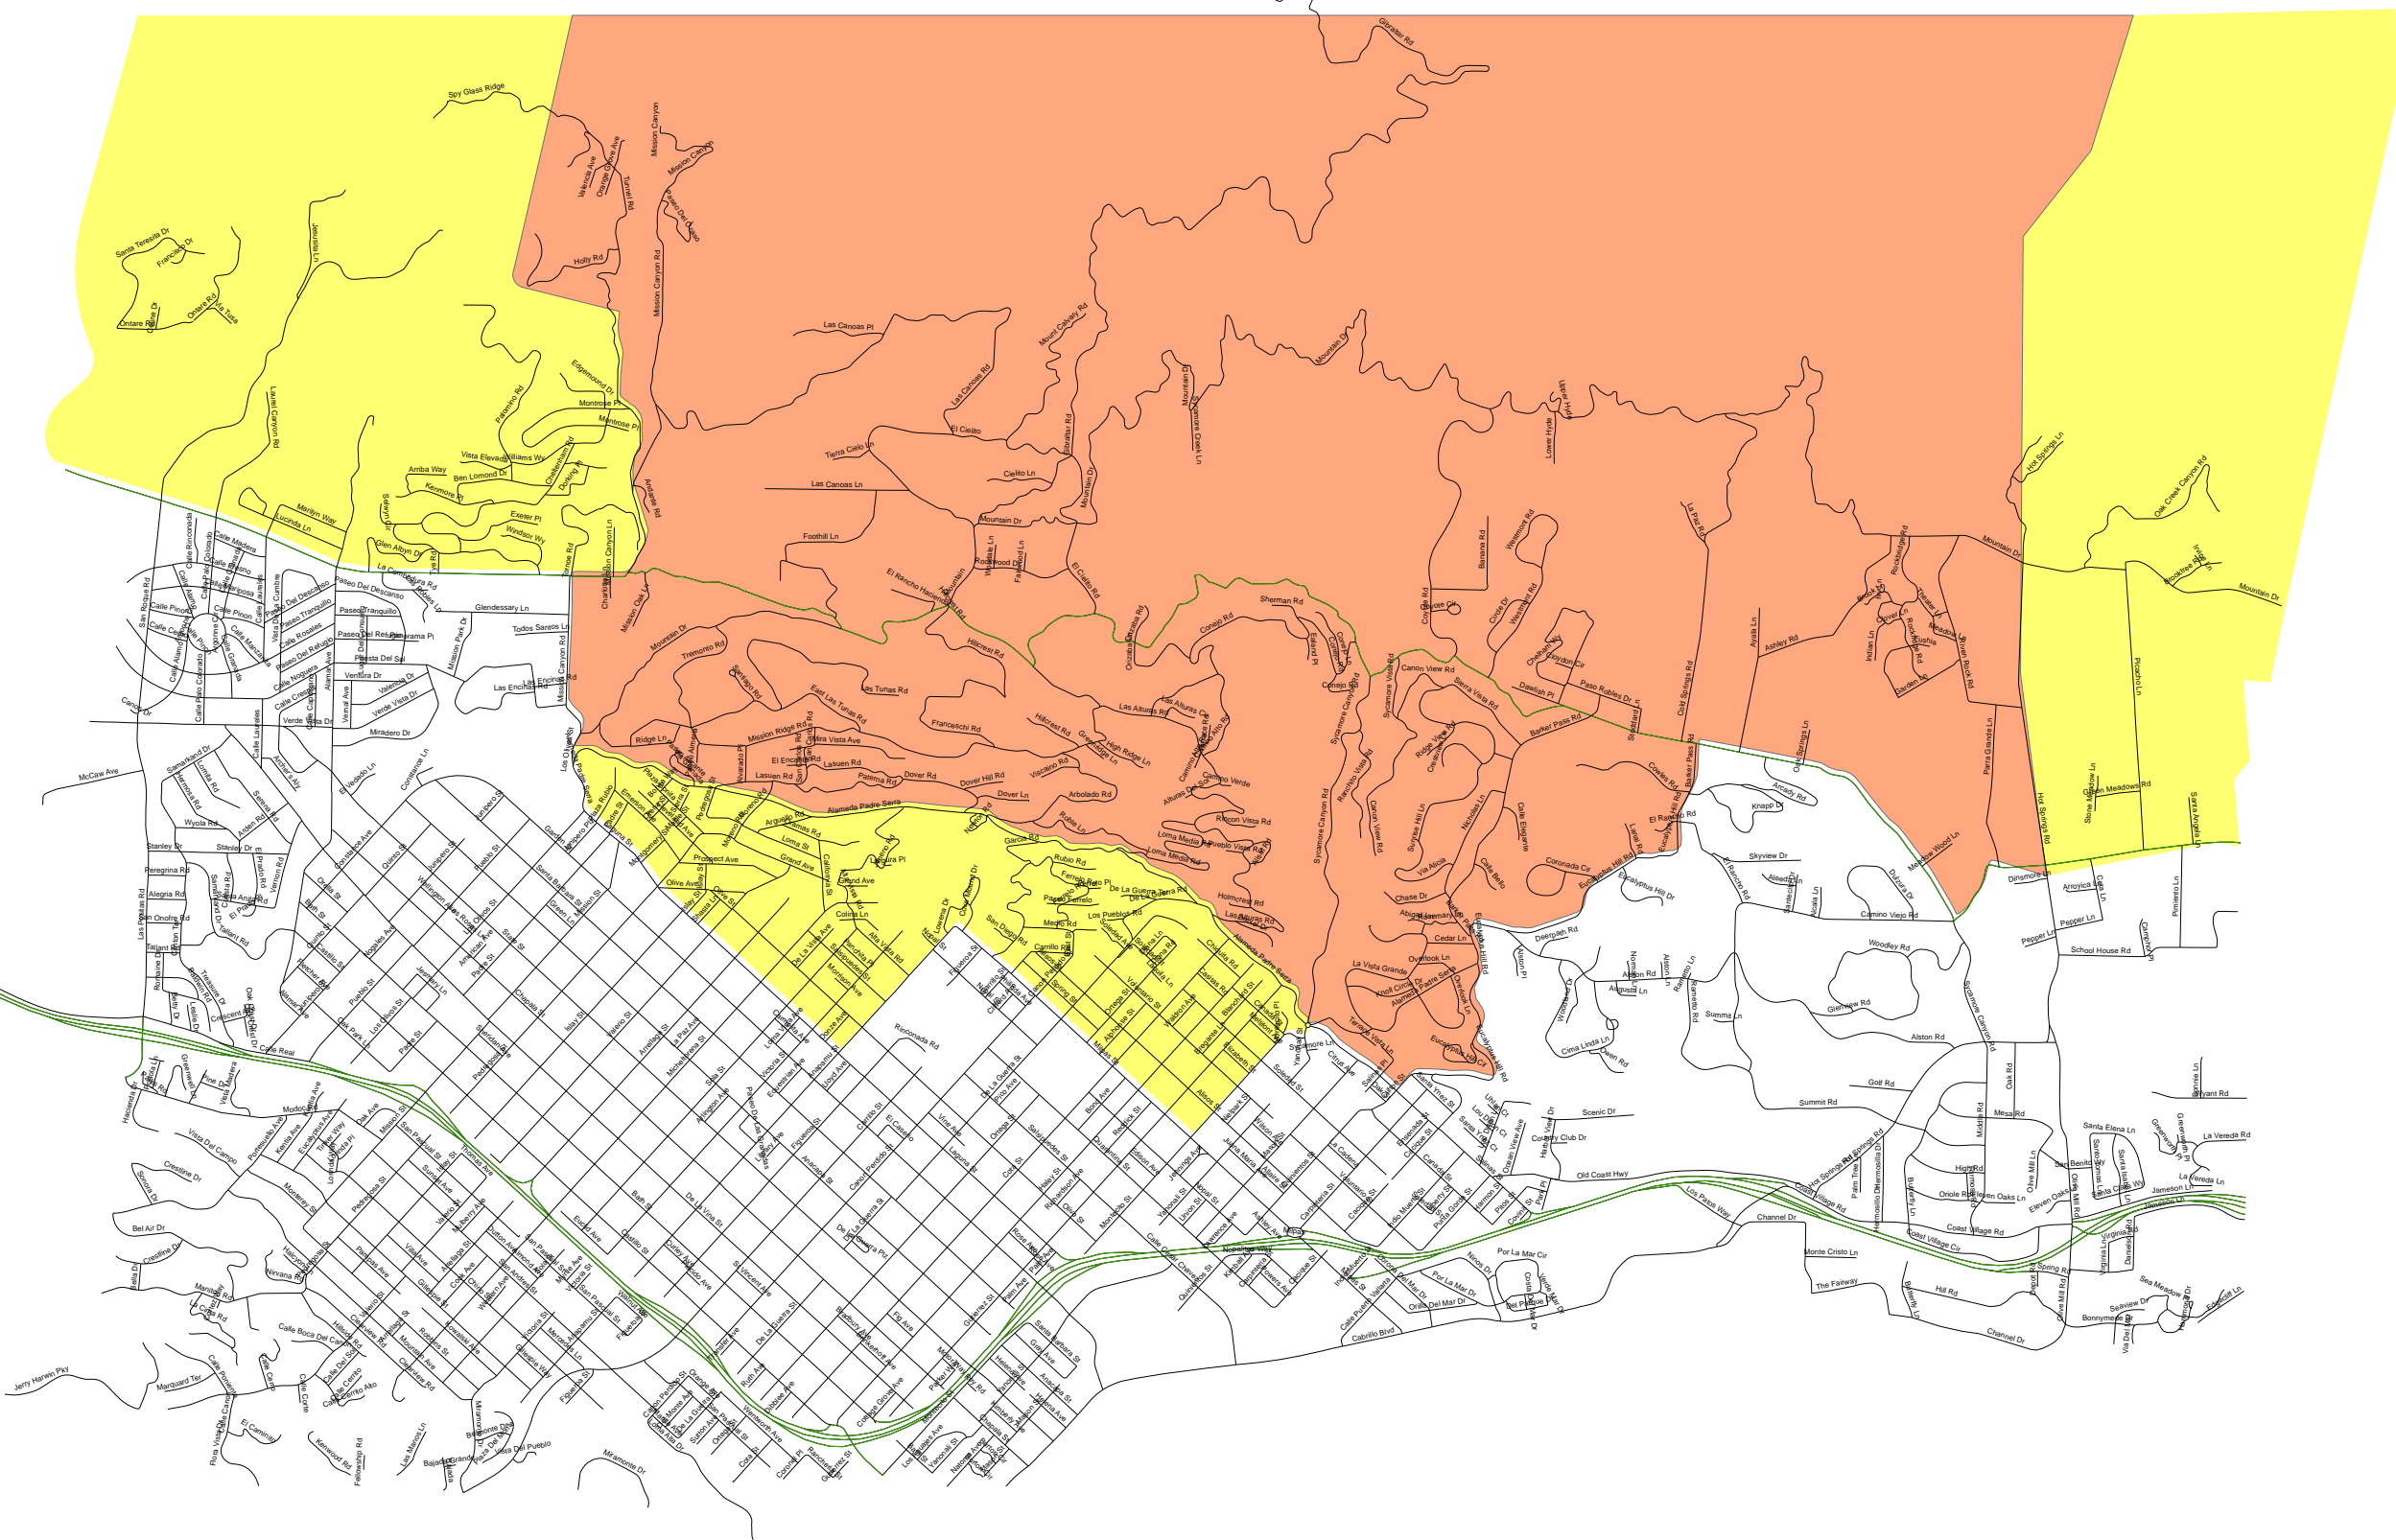

Tea Incident - Evacuation Areas 11/14/2008 4:00 a.m.

Legend

- Streets
- Highways
- EvacAreas**
- DESC**
- MANDATORY
- WARNING